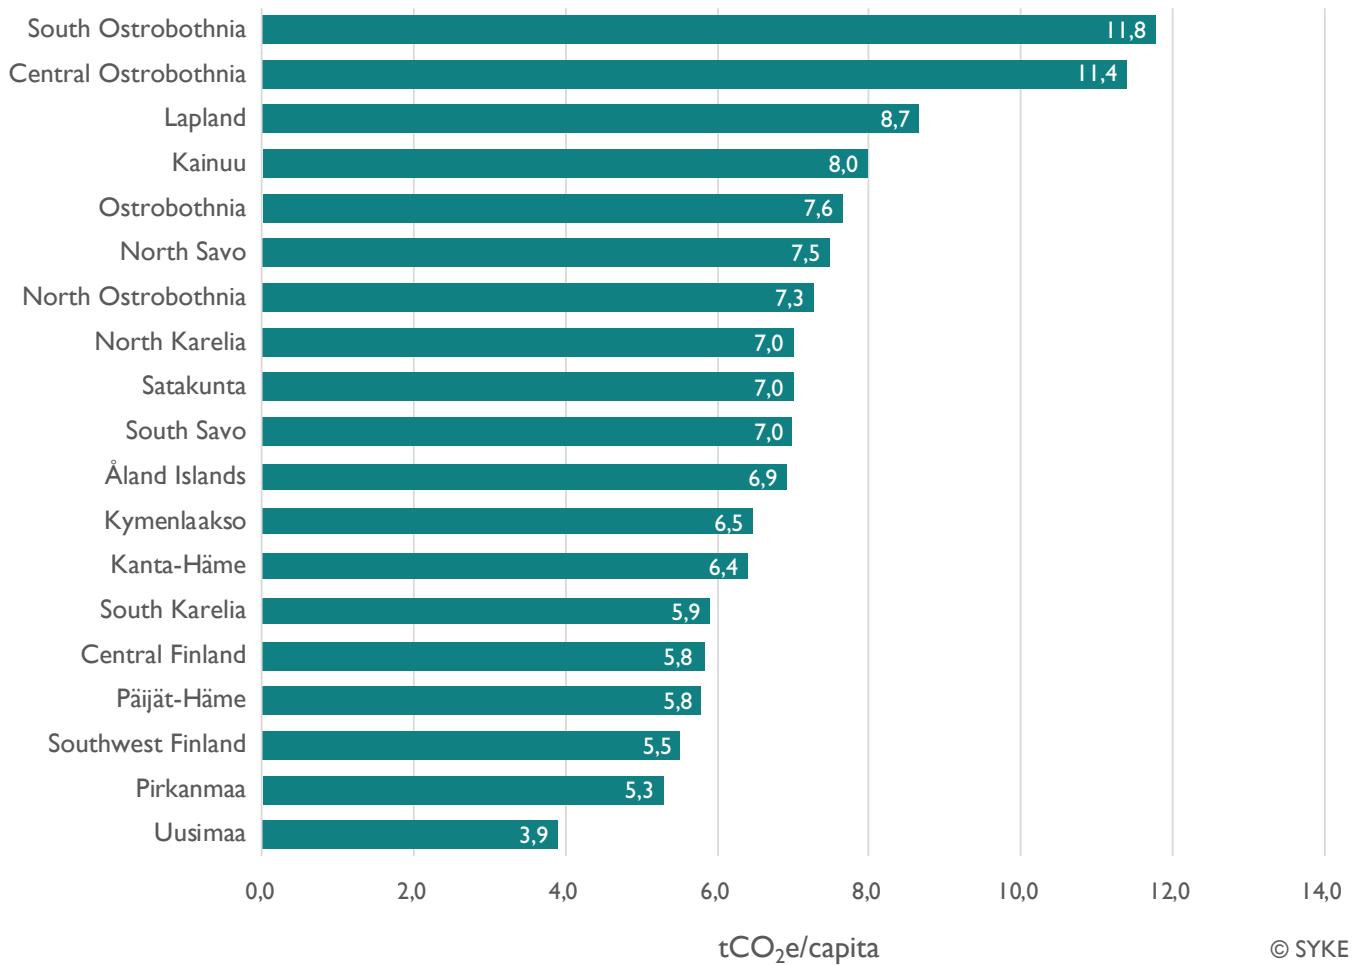

## Greenhouse gas emissions per capita in the regions in 2020

**Diagram I.** Greenhouse gas emissions per capita in the regions in 2020. Emissions have been calculated in accordance with the Hinku calculation rules.